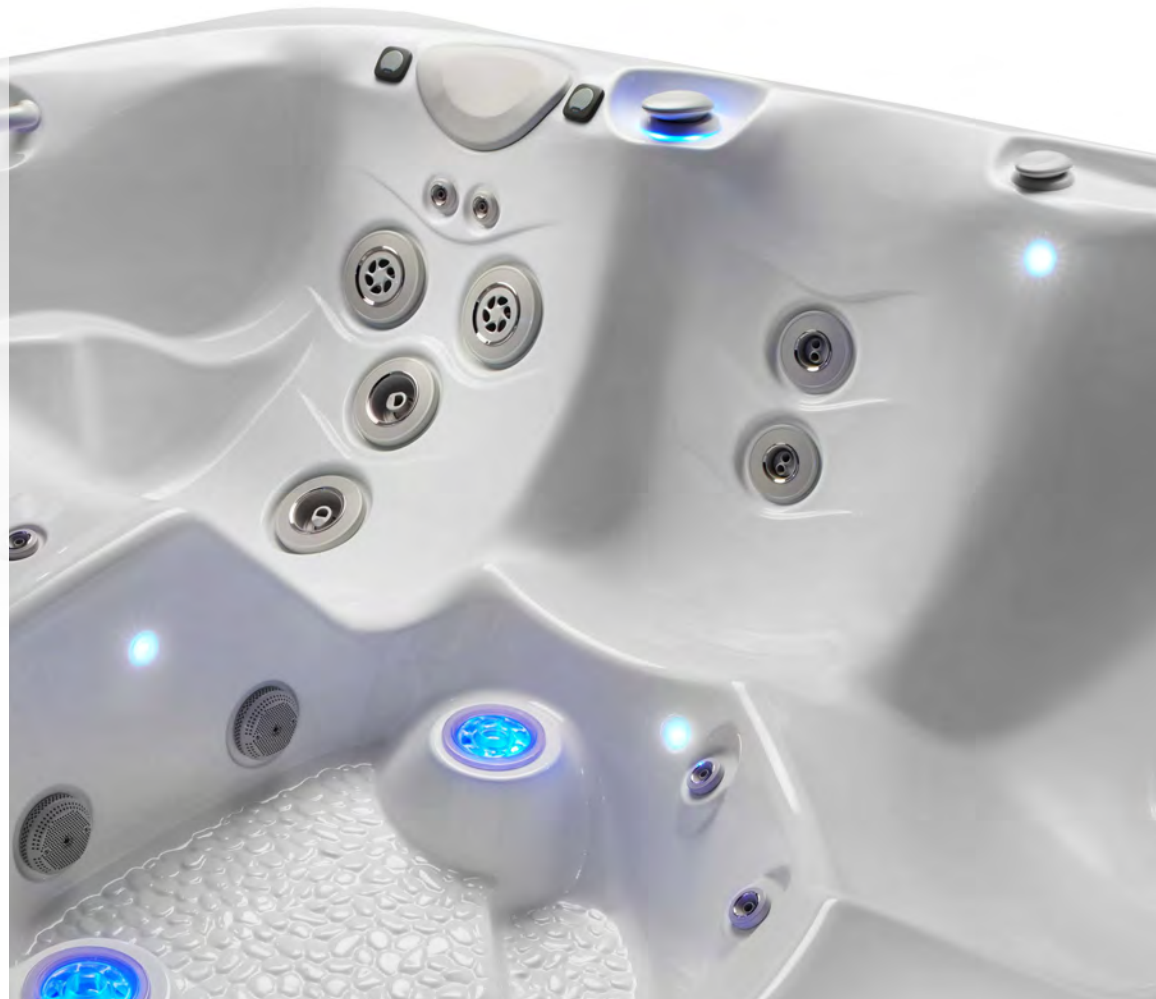

Why
Renew,
Restore and
Reconnect
in a Caldera Spa?

A Caldera Spa offers Pure Comfort[®]

When you sit down into a Caldera spa you will experience:

- Therapeutic benefits that support all your major muscle groups and the areas where you're most likely to store tension.
- A variety of jets that soothe muscles and help you release stress.
- Thoughtfully sculpted and configured seats that provide relief and keep you securely seated even when the jets are on.

What is Hot Tub Circuit Therapy[®]?

It's similar to going to a gym and working out muscle groups in sequence to create results.

We've designed hot tubs that are configured to give you a targeted and soothing massage as you move from seat to seat. Your major muscles are massaged to help relax stressed areas—from the bottoms of your feet all the way up to your shoulders and neck.

Why are deeper seats so important?

They maximize comfort by cradling your body in a secure “hug-like” position as you relax in the warm, massaging waters.

When your body relaxes in a deep spa seat you're better able to enjoy the full massage power of the jets without floating out of your seat, which provides a better and more satisfying spa experience.

What makes Caldera spas so energy efficient?

Our exclusive and highly efficient EnergyPro[®] circulation pump means your Caldera spa is always hot and ready to use while meeting the most stringent CEC energy efficiency standards.